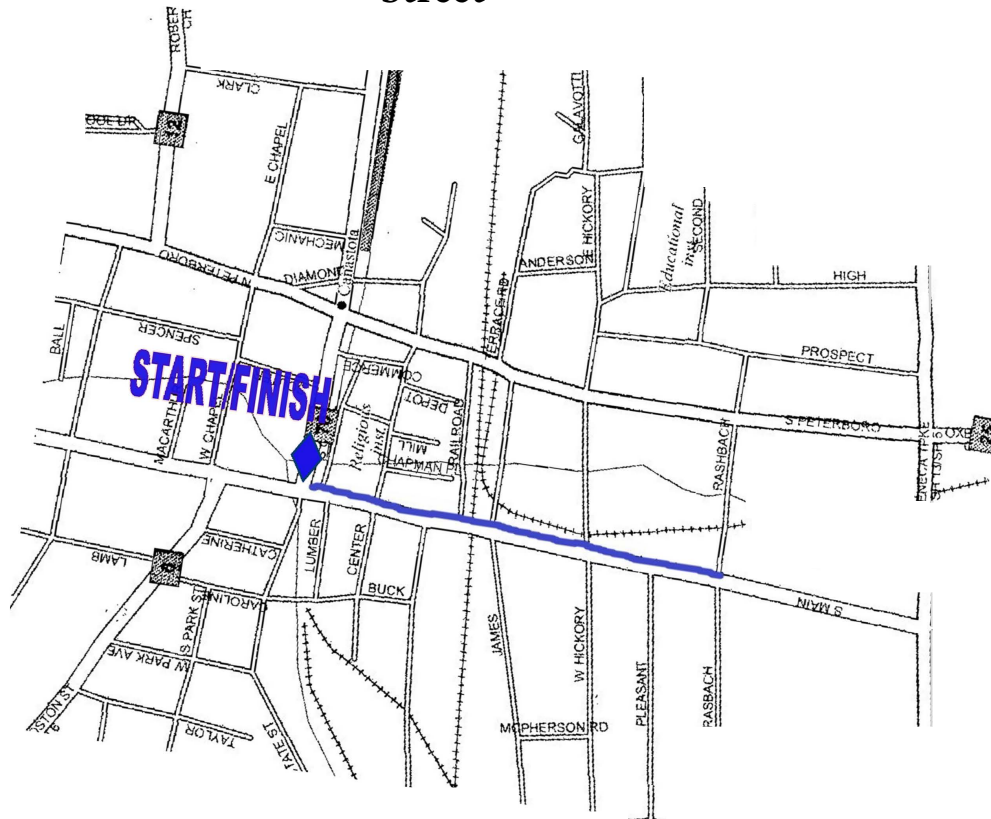

Canastota Town Route

Features of this route: nearby parking on Canal Street,
accessible sidewalks, restaurants and shops nearby on Canal
Street

Begin at the intersection of Canal Street and North Main Street

1. Head South towards Rasbach Street.
2. Turn around when you reach the intersection of Rasbach Street and South Main Street.
3. Head North back to the intersection of Canal and North Main Street

Total 1.0 mile - about 20 minutes