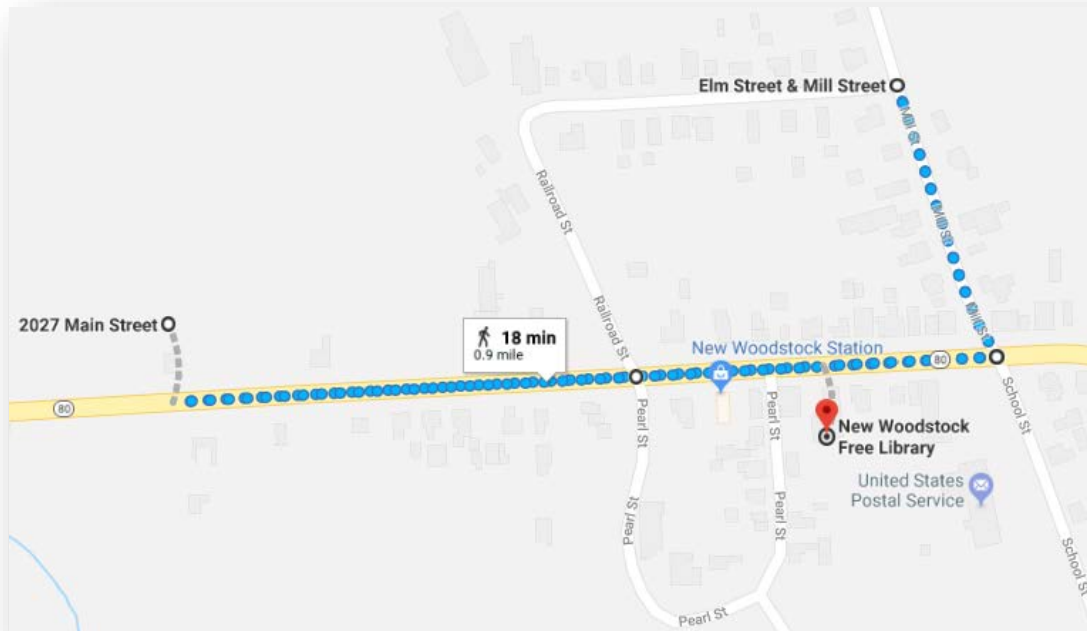

New Woodstock Free Library Monday Mile

1. Start at New Woodstock Free Library
2. Head west on Main Street
3. At end of the sidewalk (2027 Main St.), turn around and head east on Main Street
4. Turn left at the intersection of Railroad and Main streets, cross at the crosswalk
5. Continue heading east on Main Street
6. Turn left at Mill Street and head north
7. At the end of the sidewalk at the corner of Mill and Elm streets, turn around
8. Head south on Mill Street and at the intersection of Mill and Main streets, turn right to continue down main street
9. At the intersection of Railroad and Main streets, turn left to cross at the crosswalk
10. Continue walking east on Main Street until you reach the library

View route on Google Maps: <https://goo.gl/maps/cxgEvkF9GQ12>