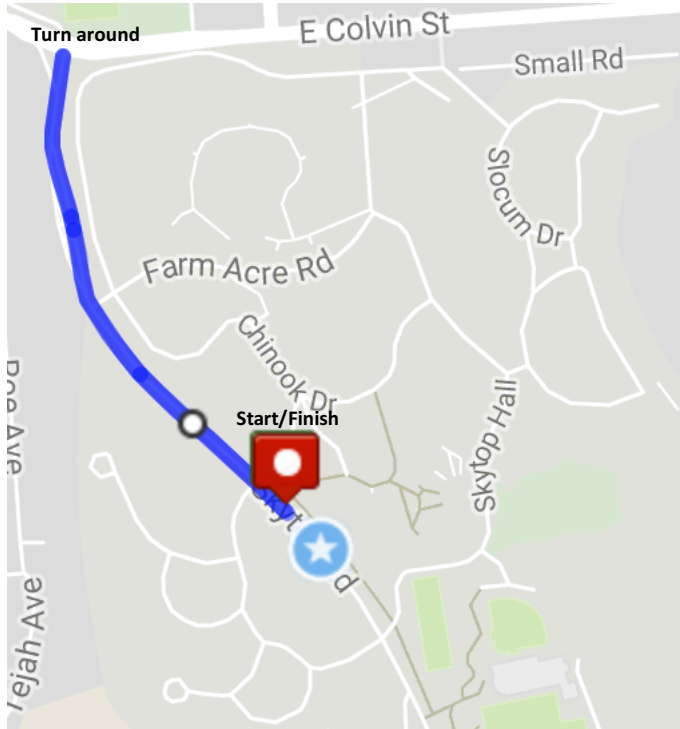

SU SOUTH CAMPUS LOOP

Begin on Skytop Road on the north end of Goldstein Student Center.

Proceed north toward East Colvin Street.

Turn around once you reach East Colvin St.

Route ends at the starting point at Goldstein Student Center.

Distance: 0.88 miles

Walking time approximately 18 minutes

KEEP UP THE GOOD WALK!